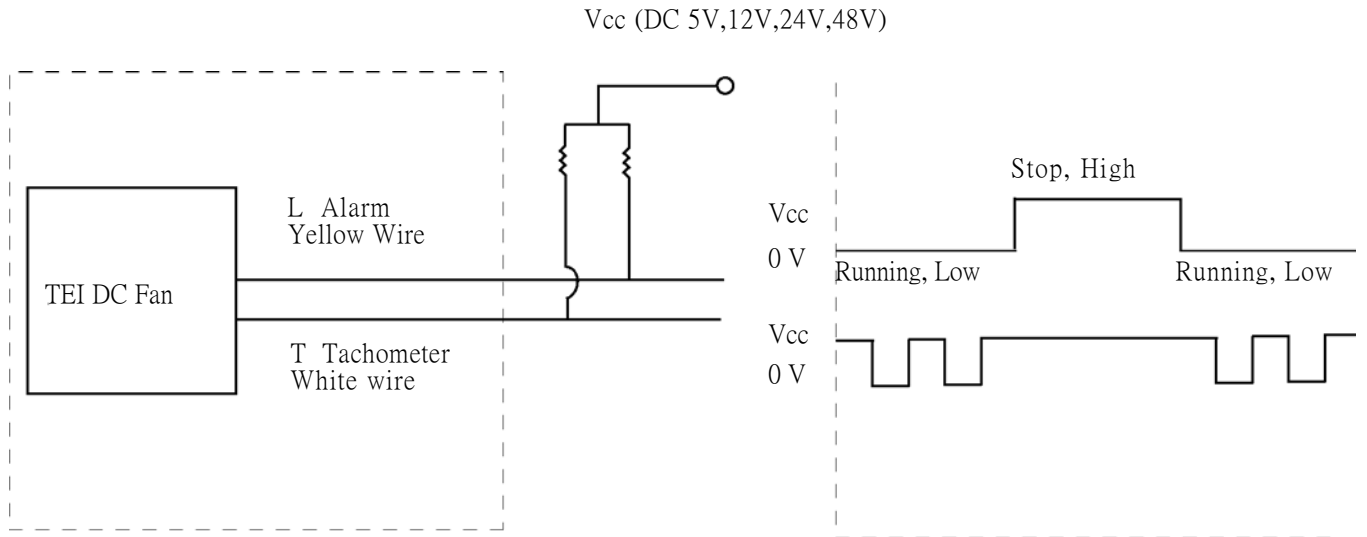

TEI DC Fan L Alarm, T Tachometer Signals Output

- * Output Open Collector Type
- * Square Waves, 2 Pulses Per Revolution

- * Output TTL Type
- * Square Waves, 2 Pulses Per Revolution

TEI
 Phone:(702) 220-7400
 Fax:(775) 628-8932
 Web:www.teifans.com
 Email:sales@teifans.com