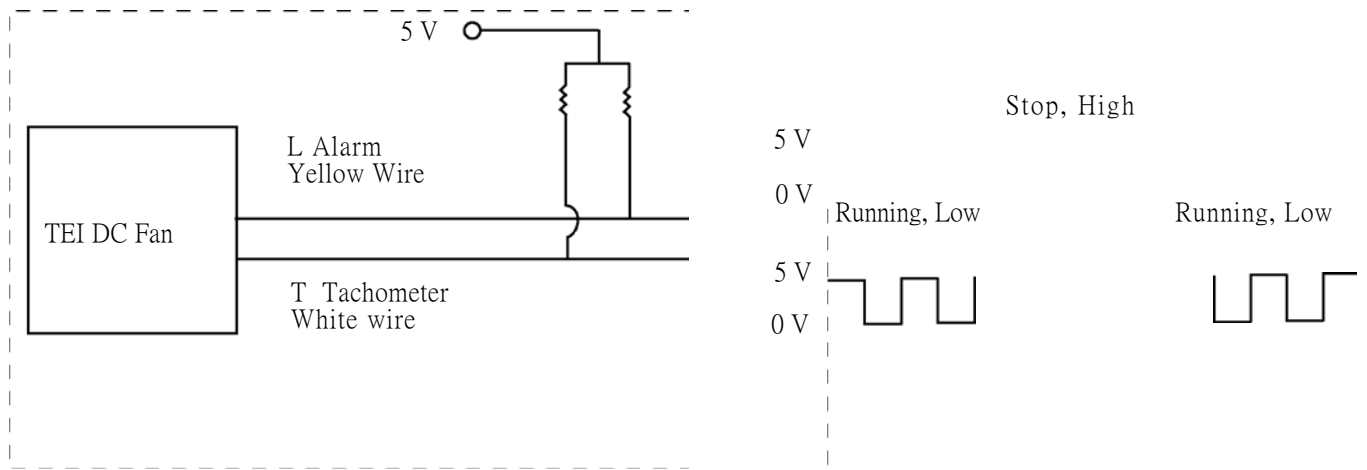

TEI DC Fan L Alarm, T Tachometer Signals Output

- * Output Open Collector Type
- * Square Waves, 2 Pulses Per Revolution

- * Output TTL Type
- * Square Waves, 2 Pulses Per Revolution

TEI
 Phone:(702) 220-7400
 Fax:(775) 628-8932
 Web:www.teifans.com
 Email:sales@teifans.com